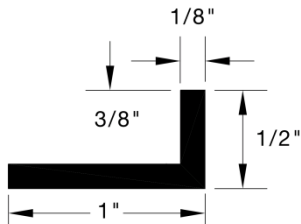

Threshold

Carpet & Flooring Separator

548  CLASSIFIED
c UL us

Finishes:

- A - Aluminum Mill Finish
- D - Dark Bronze Anodized Aluminum

#10 x 1-1/2" wood screws provided.

Job:
Prepared For:
Prepared By:
Date:
Remarks: